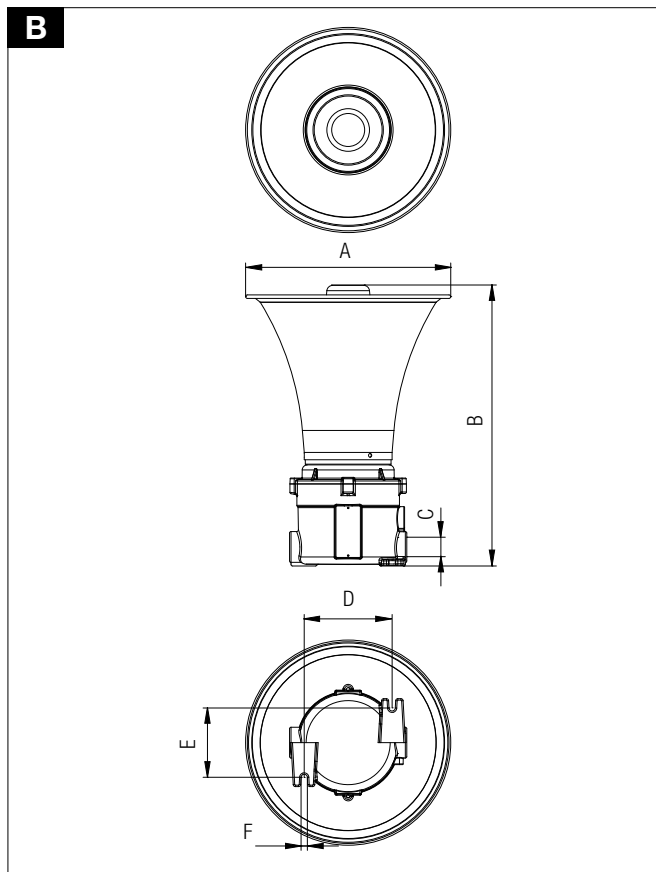

Technical Features

CODE	A [mm]	B [mm]	ØC [mm]	D [mm]	E [mm]	F [mm]	TEMPERATURE CLASS (GAS)	TEMPERATURE CLASS (DUSTS)	WEIGHT [Kg]	DETAIL
ETH9	160	143	NPT 3/4"	120	95	9	T6	T85°C	2	A
EFST	280	383	NPT 3/4"	120	95	9	T6	T85°C	2,6	B

TYPE	VOLTAGE	CONSUMPTION	DUTY	SOUND INTENSITY [db]
ETH9#012AC	12V - 50/60Hz	13VA	CONTINUOUS	80
ETH9#024AC	24V - 50/60Hz	13VA	CONTINUOUS	80
ETH9#110AC	110V - 50/60Hz	13VA	CONTINUOUS	80
ETH9#230AC	230V - 50/60Hz	13VA	CONTINUOUS	80
ETH9#012DC	12V - DC	8VA	CONTINUOUS	80
ETH9#024DC	24V - DC	8VA	CONTINUOUS	80
ETH9#110DC	110V - DC	8VA	CONTINUOUS	80
EFST7-12/24VAC/DC	12/24V DC - AC 50/60Hz	10W - 710mA	CONTINUOUS	100
EFST7-110-230VAC	110-230V - 50/60Hz	10W - 710mA	CONTINUOUS	100

Reference Details

EFST MULTI-TONE ELECTRONIC SIREN - SOUND FEATURES	
LEVEL	100 db @ 1m
FREQUENCY	440 ÷ 1600 Hz
AVAILABLE MODULATIONS	5
1 - TWO TONE	400 Hz / 0,1 sec. - 554 Hz / 0,1 sec.
2 - YELP	750 Hz / 2 sec. ON - 2 sec. OFF
3 - WAIL	400÷800 Hz / 2.5 sec. UP - 2.5 sec. DOWN
4 - PULSED	554 Hz / 1 sec. ON - 1 sec. OFF
5 - FIX TONE	554 Hz

REMARK:

Due to the development of the national and international specifications and of the technology, the above technical characteristics showed on this bulletin can be considered as binding on our confirmation only.