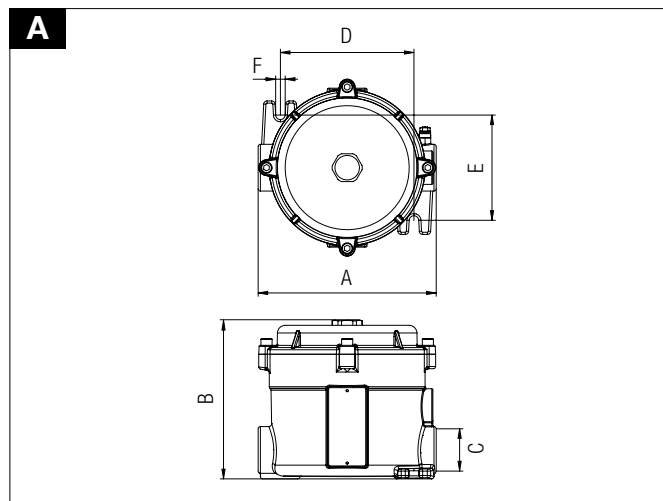

Technical Features

CODE	A [mm]	B [mm]	ØC [mm]	D [mm]	E [mm]	F [mm]	TEMPERATURE CLASS (GAS)	TEMPERATURE CLASS (DUSTS)	WEIGHT [Kg]	DETAIL
ETH9	160	143	NPT 3/4"	120	95	9	T6	T85°C	2	A
EFST	280	383	NPT 3/4"	120	95	9	T6	T85°C	2,6	B

TYPE	VOLTAGE	CONSUMPTION	DUTY	SOUND INTENSITY [db]
ETH9#012AC	12V - 50/60Hz	13VA	CONTINUOUS	80
ETH9#024AC	24V - 50/60Hz	13VA	CONTINUOUS	80
ETH9#110AC	110V - 50/60Hz	13VA	CONTINUOUS	80
ETH9#230AC	230V - 50/60Hz	13VA	CONTINUOUS	80
ETH9#012DC	12V - DC	8VA	CONTINUOUS	80
ETH9#024DC	24V - DC	8VA	CONTINUOUS	80
ETH9#110DC	110V - DC	8VA	CONTINUOUS	80
EFST7-12/24VAC/DC	12/24V DC - AC 50/60Hz	10W - 710mA	CONTINUOUS	100
EFST7-110-230VAC	110-230V - 50/60Hz	10W - 710mA	CONTINUOUS	100

Reference Details

EFST MULTI-TONE ELECTRONIC SIREN - SOUND FEATURES	
LEVEL	100 db @ 1m
FREQUENCY	440 ÷ 1600 Hz
AVAILABLE MODULATIONS	5
1 - TWO TONE	400 Hz / 0,1 sec. - 554 Hz / 0,1 sec.
2 - YELP	750 Hz / 2 sec. ON - 2 sec. OFF
3 - WAIL	400÷800 Hz / 2.5 sec. UP - 2.5 sec. DOWN
4 - PULSED	554 Hz / 1 sec. ON - 1 sec. OFF
5 - FIX TONE	554 Hz

REMARK:

Due to the development of the national and international specifications and of the technology, the above technical characteristics showed on this bulletin can be considered as binding on our confirmation only.