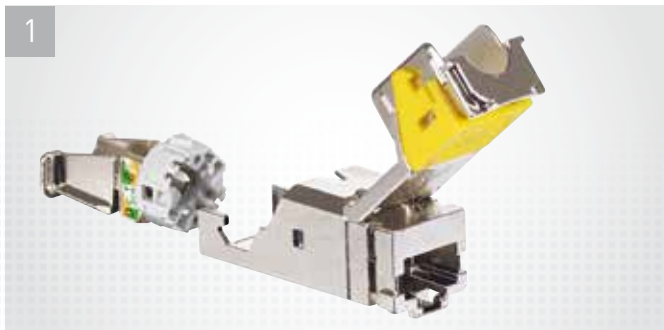

New systems to facilitate wiring and installation and increase the data transfer speed with both the copper solution and the fibre optic solution.

New Toolless connector connection phases

1 Take the wire housing