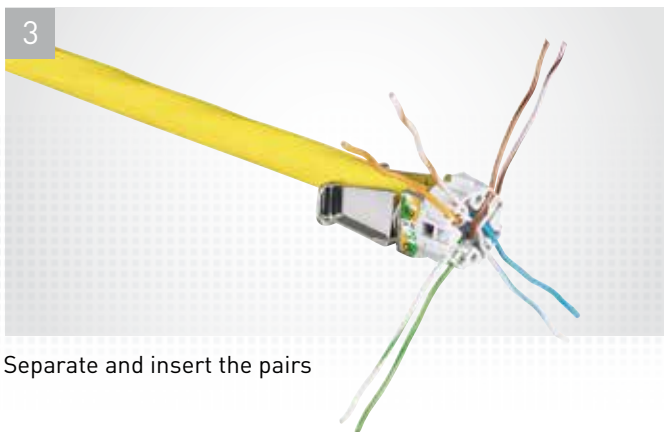

## COPPER SYSTEM RJ 45 Connectors

The **NEW TOOLLESS CONNECTORS** with toolless fast connection are available in all categories for installation both on patch panels and in the workstation. A perfect connection can be obtained in a few seconds, guaranteeing optimum performance of the link from the patch panel to the workstation. They are colour-coded so their category can be safely identified:

- Cat. 5e: grey
- Cat. 6: blue
- Cat. 6 A: yellow
- Cat. 8: aqua

PATENTED  
DESIGN

New systems to facilitate wiring and installation and increase the data transfer speed with both the copper solution and the fibre optic solution.

## New Toolless connector connection phases

1 Take the wire housing

2 Pass the cable through the back of the wire housing

3 Separate and insert the pairs

4 Cut the pairs

5 Install the wire housing without pushing