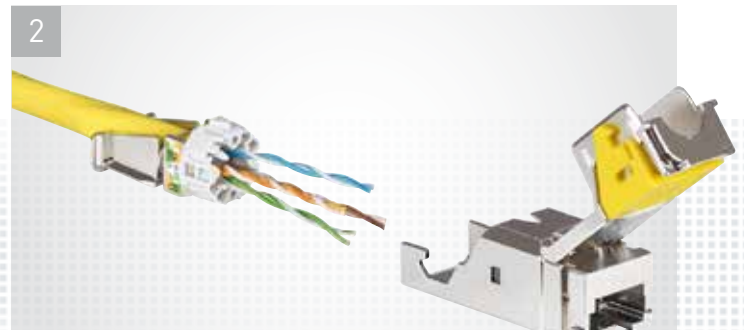

## COPPER SYSTEM RJ 45 Connectors

The **NEW TOOLLESS CONNECTORS** with toolless fast connection are available in all categories for installation both on patch panels and in the workstation. A perfect connection can be obtained in a few seconds, guaranteeing optimum performance of the link from the patch panel to the workstation. They are colour-coded so their category can be safely identified:

- Cat. 5e: grey
- Cat. 6: blue
- Cat. 6 A: yellow
- Cat. 8: aqua

PATENTED  
DESIGN

New systems to facilitate wiring and installation and increase the data transfer speed with both the copper solution and the fibre optic solution.

## New Toolless connector connection phases

1 Take the wire housing

2 Pass the cable through the back of the wire housing

3 Separate and insert the pairs

4 Cut the pairs

5 Install the wire housing without pushing