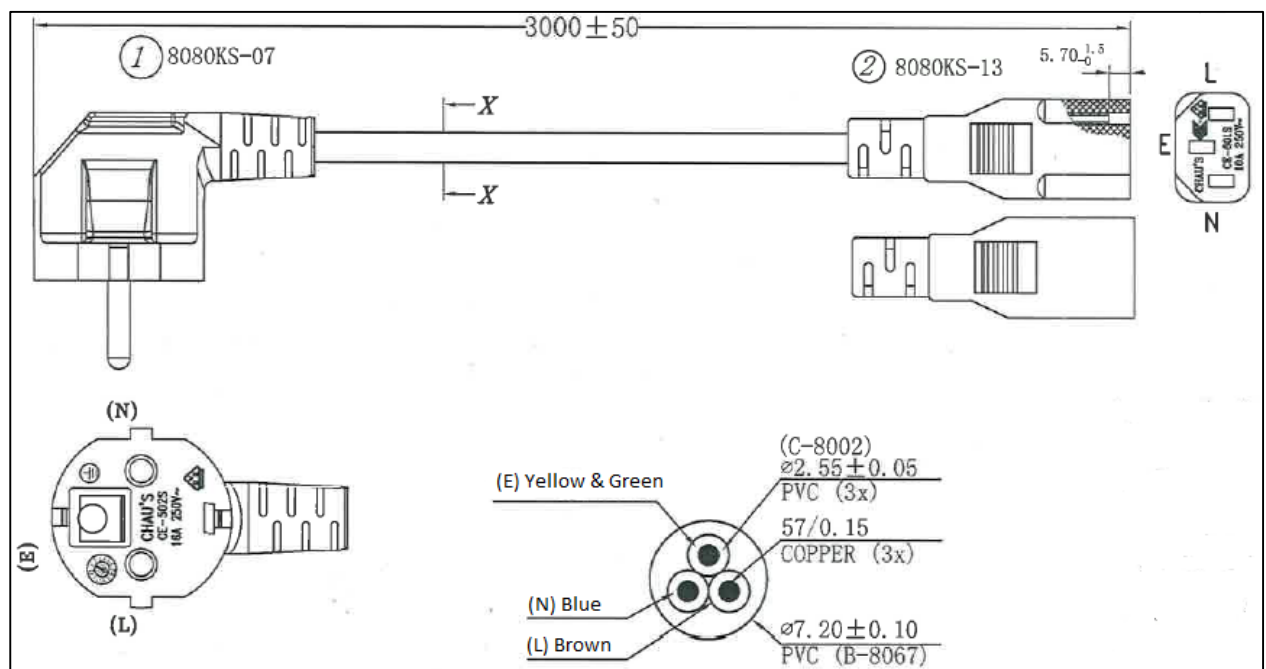

## C13 IEC TO CEE 7/4 SCHUKO POWER CABLE

A high quality and durable power cable cord for connecting an appliance to a mains power supply. The male part of the power cord is a Schuko 2-pin mains plug and the female part is an IEC C13 type connector that connects to the appliance or equipment.

### TECHNICAL SPECIFICATIONS:

- Voltage rating: 250V
- Current rating: 10A
- Length of cable: 3.0 meters

C13 IEC to CEE 7/4 Schuko (Male, Right Angle) Power Cable

Note: All materials comply to ROHS requirements.