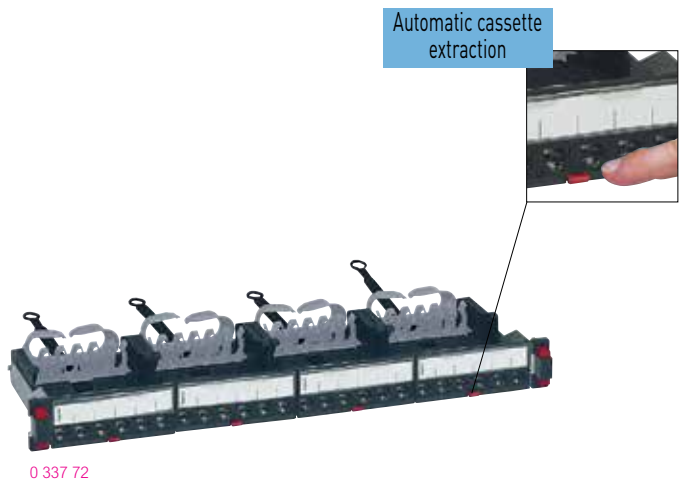

Legrand cabling system LCS³ cat. 6_A

flat equipped patch panels

0 337 72

Automatic cassette extraction

Pack	Cat.Nos	
		Cat. 6_A patch panels equipped with 24 RJ 45 connectors
		Complete with new generation Quick-Fix for automatic mounting (no screws required) on the risers of cabinets or enclosures Universal mounting on any cabinet or enclosure The panels ensure automatic earthing of each connector Equipped with rear cable guide to hold the cables during maintenance Equipped with 4 cassettes of 6 cat. 6 _A RJ 45 LCS ³ quick-connect connectors (no tools required), with 568 A/B marking Supplied with coloured labels Compliant with ISO/IEC 11801 edition 3.0 (2017) and EIA/TIA 568 C2-1 standards
		19" panel - 1 U Automatic cassette removal by simple pressure
		Flat panels
		24 RJ 45 connectors - 1 U
1	0 337 70	UTP
1	0 337 72	STP